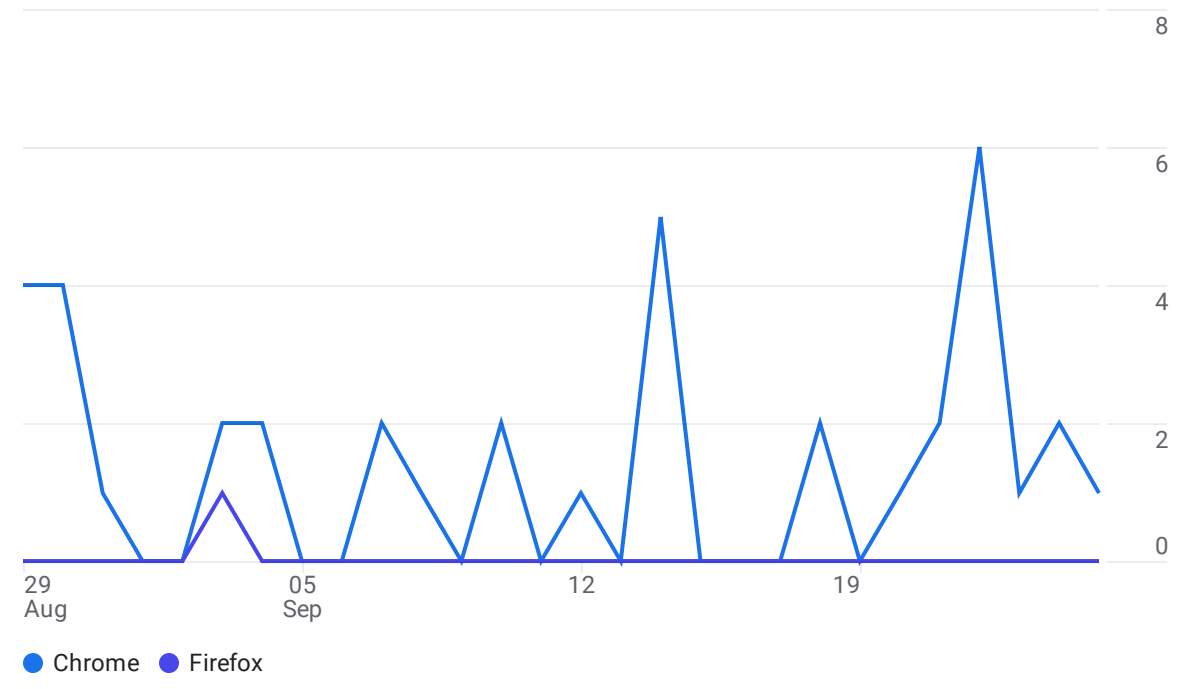

Tech details: Browser ✔

Last 28 days **Aug 29 - Sep 25, 2021** ▾

**A** All Users Add comparison +

Users by Browser over time

Users and New users by Browser

Search...		Rows per page: 10 ▾ 1-2 of 2						
Browser ▾ <span>+</span>	↓ Users	New users	Engaged sessions	Engagement rate	Engaged sessions per user	Average engagement time	Event count <a href="#">All events</a> ▾	Con' <a href="#">All</a>
<b>Totals</b>	<b>36</b> 100% of total	<b>35</b> 100% of total	<b>14</b> 100% of total	<b>35%</b> Avg 0%	<b>0.39</b> Avg 0%	<b>0m 20s</b> Avg 0%	<b>379</b> 100% of total	
1 <b>Chrome</b>	35	34	13	33.33%	0.37	0m 20s	365	
2 <b>Firefox</b>	1	1	1	100%	1.00	0m 18s	14	