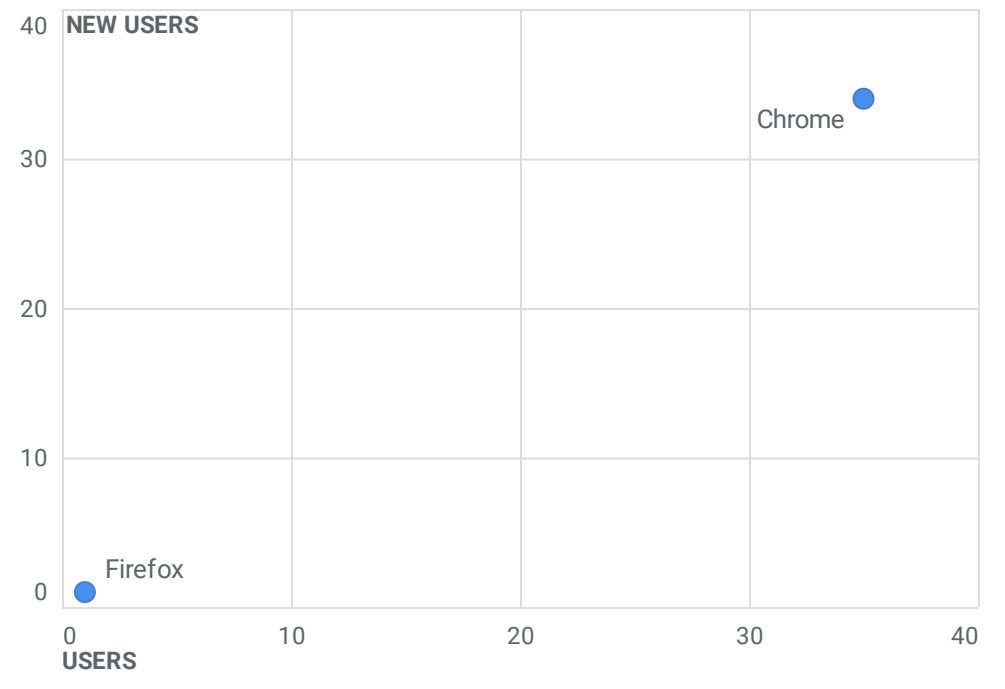

Tech details: Browser ✔

Last 28 days **Aug 29 - Sep 25, 2021** ▾

**A** All Users Add comparison +

Users by Browser over time

Users and New users by Browser

Search...		Rows per page: 10 ▾ 1-2 of 2						
Browser ▾ <span>+</span>	↓ Users	New users	Engaged sessions	Engagement rate	Engaged sessions per user	Average engagement time	Event count <a href="#">All events</a> ▾	Con' <a href="#">All</a>
<b>Totals</b>	<b>36</b> 100% of total	<b>35</b> 100% of total	<b>14</b> 100% of total	<b>35%</b> Avg 0%	<b>0.39</b> Avg 0%	<b>0m 20s</b> Avg 0%	<b>379</b> 100% of total	
1 <b>Chrome</b>	35	34	13	33.33%	0.37	0m 20s	365	
2 <b>Firefox</b>	1	1	1	100%	1.00	0m 18s	14	